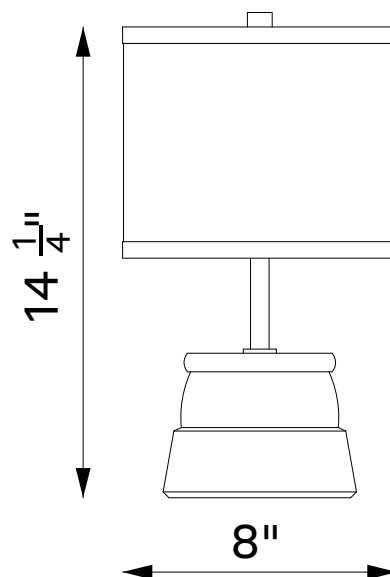

*Shown: Gilt Stain on Ash*

AVAILABLE IN OUR FULL RANGE OF STAIN FINISHES ON ASH WOOD,  
NATURAL LINEN SHADE  
OVERALL 14.25"H • Ø8"