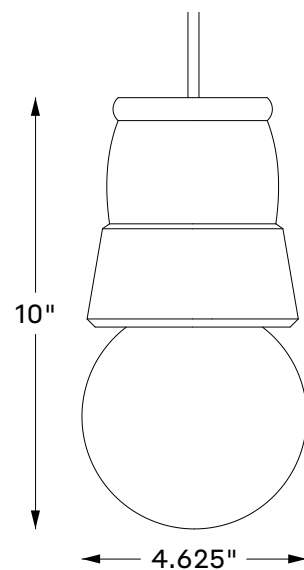

## AMBOY PENDANT - LARGE

The Amboy Collection takes inspiration from the sturdy and refined forms of hand thrown utilitarian pottery once common up and down the Eastern Seaboard. The body of each Amboy Lamp is tuned from solid ash and is available in the full range of O&G Stain Finishes with a choice of Black or Birch pendant cord and matching canopy. Available in two sizes, custom drop lengths available.

*Shown: Hunter Stain on Ash - Black Cord*

AVAILABLE IN OUR FULL RANGE OF STAIN FINISHES ON ASH WOOD, AND IN NATURAL WHITE OAK  
OVERALL 10"H • Ø4.625" (FIXTURE/BULB ONLY)