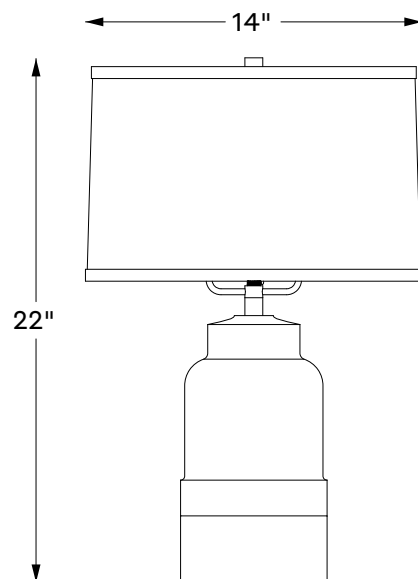

*Shown: Tiverton Lamp - Hunter Stain on Maple - Cognac Leather*

AVAILABLE IN OUR FULL RANGE OF STAIN FINISHES ON MAPLE WOOD,  
NATURAL LINEN SHADE  
OVERALL Ø14" • 22"H