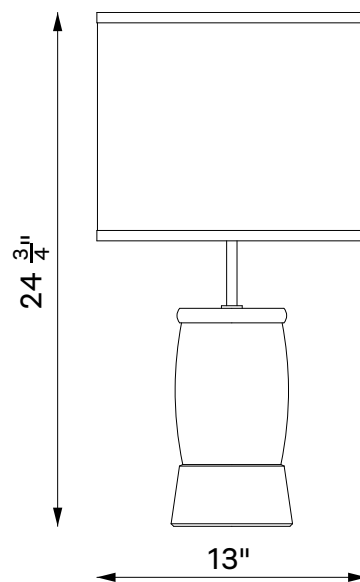

AMBOY BEDSIDE LAMP

The Amboy Collection takes inspiration from the sturdy and refined forms of hand thrown utilitarian pottery once common up and down the Eastern Seaboard. The body of each Amboy Lamp is turned from solid ash and is available in the full range of O&G Stain Finishes with tumbled brass components and shades in fine quality natural linen. Each of the four sizes are boldly proportioned, adding sculptural and textural interest to any space.

Shown: Azimuth Stain on Ash

AVAILABLE IN OUR FULL RANGE OF STAIN FINISHES ON ASH WOOD,
NATURAL LINEN SHADE
OVERALL 24.75"H • Ø13"

AMBOY BEDSIDE LAMP

LAMPING

120v - E26 Base 660w Max

INCLUDED BULBS

A19 - LED - 9w - CRI 80 - 750 Lumens - 2700K - Non Dimmable

CERTIFICATIONS

UL rated for indoor locations.

AVAILABLE IN OUR FULL RANGE OF STAIN FINISHES ON ASH WOOD,
NATURAL LINEN SHADE
OVERALL 24.75"H • Ø13"