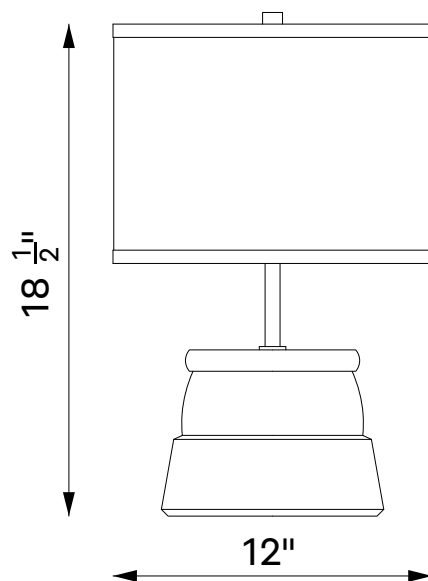

AMBOY DESK LAMP

The Amboy Collection takes inspiration from the sturdy and refined forms of hand thrown utilitarian pottery once common up and down the Eastern Seaboard. The body of each Amboy Lamp is turned from solid ash and is available in the full range of O&G Stain Finishes with tumbled brass components and shades in fine quality natural linen. Each of the four sizes are boldly proportioned, adding sculptural and textural interest to any space.

Shown: Saltpont Stain on Ash

AVAILABLE IN OUR FULL RANGE OF STAIN FINISHES ON ASH WOOD,
NATURAL LINEN SHADE
OVERALL 18.5"H • Ø12"

AMBOY DESK LAMP

LAMPING

120v - E26 Base 660w Max

INCLUDED BULBS

A19 - LED - 9w - CRI 80 - 750 Lumens - 2700K - Non Dimmable

CERTIFICATIONS

UL rated for indoor locations.

AVAILABLE IN OUR FULL RANGE OF STAIN FINISHES ON ASH WOOD,
NATURAL LINEN SHADE
OVERALL 18.5"H • Ø12"