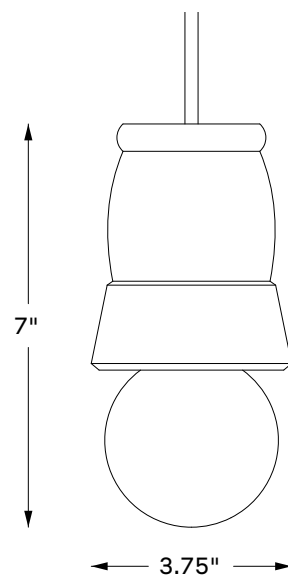

## AMBOY PENDANT - SMALL

The Amboy Collection takes inspiration from the sturdy and refined forms of hand thrown utilitarian pottery once common up and down the Eastern Seaboard. The body of each Amboy Lamp is tuned from solid ash and is available in the full range of O&G Stain Finishes with a choice of Black or Birch pendant cord and matching canopy. Available in two sizes, custom drop lengths available.

*Shown: Hunter Stain on Ash - Black Cord*

AVAILABLE IN OUR FULL RANGE OF STAIN FINISHES ON ASH WOOD, AND  
IN NATURAL WHITE OAK  
OVERALL 7"H • Ø3.75" (FIXTURE/BULB ONLY)