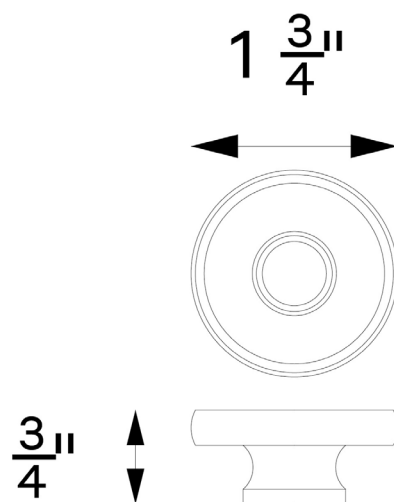

## ATLANTIC KNOB

The Atlantic Cabinet Hardware Collection from O&G takes cues from the delicate detailing of O&G's iconic windsor chairs. The Atlantic Collection is available in a full range of sizes, from the diminutive 5/8" Ball Pull to the 18" long Appliance Pull. Offered in *live\** Hand Polished or Tumbled finishes that patina and mellow with use to create a beautiful elemental look.

*Shown: Atlantic Knob - Polished Brass*

\*See our Care page for more information

AVAILABLE IN UNLAQUERED TUMBLED BRASS, HAND POLISHED BRASS, POLISHED NICKEL  
OVERALL 1.75"Ø • 0.75"H

## ATLANTIC KNOB

The Atlantic Cabinet Hardware Collection from O&G takes cues from the delicate detailing of O&G's iconic windsor chairs. The Atlantic Collection is available in a full range of sizes, from the diminutive  $\frac{5}{8}$ " Ball Pull to the 18" long Appliance Pull. Offered in *live\** Hand Polished or Tumbled finishes that patina and mellow with use to create a beautiful elemental look.

*Shown: Atlantic Knob*

\*See our Care page for more information

AVAILABLE IN UNLAQUERED TUMBLED BRASS, HAND POLISHED BRASS, POLISHED NICKEL  
OVERALL 1.75"Ø • 0.75"H