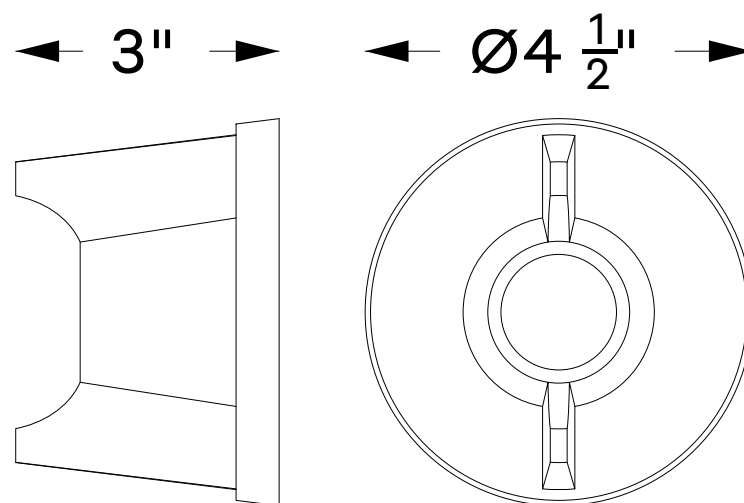

MERIDIAN SCONCE - ROUND - 4.5"

Inspired by life at the edge of the ocean, the Meridian Collection utilizes the elemental texture of sand cast brass and a playful array of formats to create fixtures which can be used alone or in creative combinations. Each fixture is cast at an 80 year old family foundry and hand finished at O&G's Rhode Island Studio.

Shown: Meridian Sconce - Round - 4.5" - G19 Bulb

AVAILABLE IN UNLACQUERED SAND CAST BRASS
OVERALL Ø4.5" • 3"D (W/O BULB)

WWW.OANDGSTUDIO.COM
401.601.9933

MERIDIAN SCONCE - ROUND - 4.5"

LAMPING

120v - E26 Base 60w Max

INCLUDED BULB

Tala Porcelain II - LED - 6w - CRI 95 - 540 Lumens - Dimmable

CERTIFICATIONS

UL rated for indoor locations, dry or damp.
Wall or Ceiling mount.

MOUNTING

Use 4" octagon or round junction box

AVAILABLE IN UNLACQUERED, SAND CAST BRASS
OVERALL Ø4.5" • 3"D (W/O BULB)