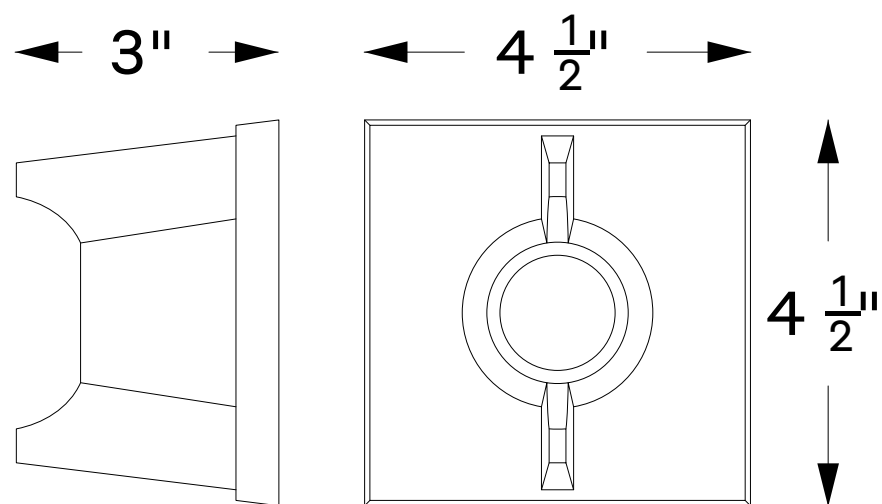

MERIDIAN SCONCE - SQUARE - 4.5"

Inspired by life at the edge of the ocean, the Meridian Collection utilizes the elemental texture of sand cast brass and a playful array of formats to create fixtures which can be used alone or in creative combinations. Each fixture is cast at an 80 year old family foundry and hand finished at O&G's Rhode Island Studio.

Shown: Meridian Sconce - Square - 4.5" - G19 Bulb

AVAILABLE IN UNLACQUERED, SAND CAST BRASS
OVERALL 4.5"W • 4.5"L • 3"D (W/O BULB)

WWW.OANDGSTUDIO.COM
401.601.9933

MERIDIAN SCONCE - SQUARE - 4.5"

LAMPING

120v - E26 Base 60w Max

INCLUDED BULB

Tala Porcelain II - LED - 6w - CRI 95 - 540 Lumens - Dimmable

CERTIFICATIONS

UL rated for indoor locations. dry or damp.
Wall or Ceiling mount.

MOUNTING

Use Ø4" octagon or round junction box

AVAILABLE IN UNLACQUERED, SAND CAST BRASS
OVERALL 4.5"W • 4.5"L • 3"D (W/O BULB)